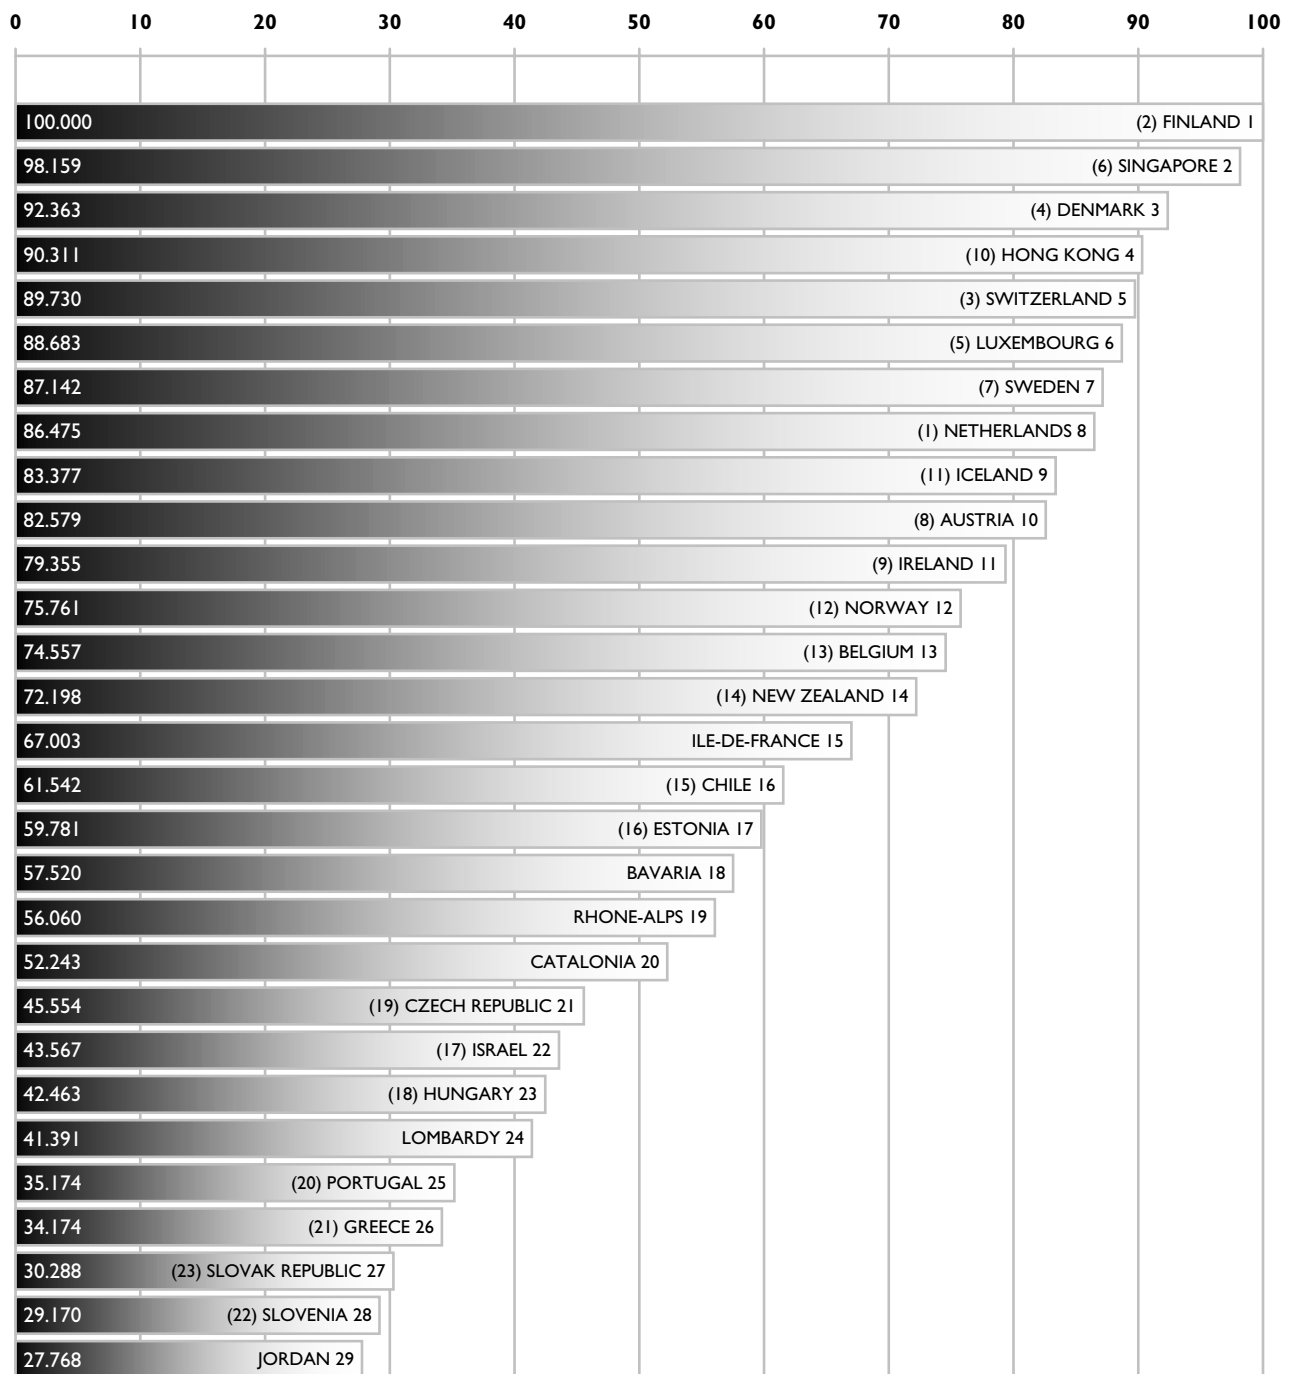

# THE WORLD COMPETITIVENESS SCOREBOARD 2003

Population greater than 20 million

(2002 rankings are in brackets)

## Population less than 20 million

(2002 rankings are in brackets)

## Group I - Population greater than 20 million

	2003		2002	
USA	100.000	1	100.000	1
AUSTRALIA	86.547	2	77.777	3
CANADA	84.123	3	81.691	2
MALAYSIA	72.872	4	63.249	6
GERMANY	69.768	5	71.448	4
TAIWAN	69.283	6	62.614	7
UNITED KINGDOM	66.489	7	70.789	5
FRANCE	66.407	8	58.479	9
SPAIN	59.758	9	59.986	8
THAILAND	58.416	10	49.560	13
JAPAN	56.303	11	52.070	11
CHINA MAINLAND	50.813	12	50.252	12
SAO PAULO	47.787	13	0.000	
ZHEJIANG	47.354	14	0.000	
KOREA	46.476	15	55.643	10
COLOMBIA	44.499	16	36.853	20
ITALY	44.310	17	46.557	14
SOUTH AFRICA	43.877	18	41.845	16
MAHARASHTRA	42.507	19	0.000	
INDIA	42.181	20	39.990	17
BRAZIL	40.667	21	45.768	15
PHILIPPINES	37.851	22	39.318	18
ROMANIA	33.636	23	0.000	
MEXICO	33.337	24	37.205	19
TURKEY	29.803	25	23.773	23
RUSSIA	24.584	26	33.162	21
POLAND	21.526	27	24.141	22
INDONESIA	13.213	28	21.157	25
ARGENTINA	12.464	29	19.010	26
VENEZUELA	9.811	30	22.017	24