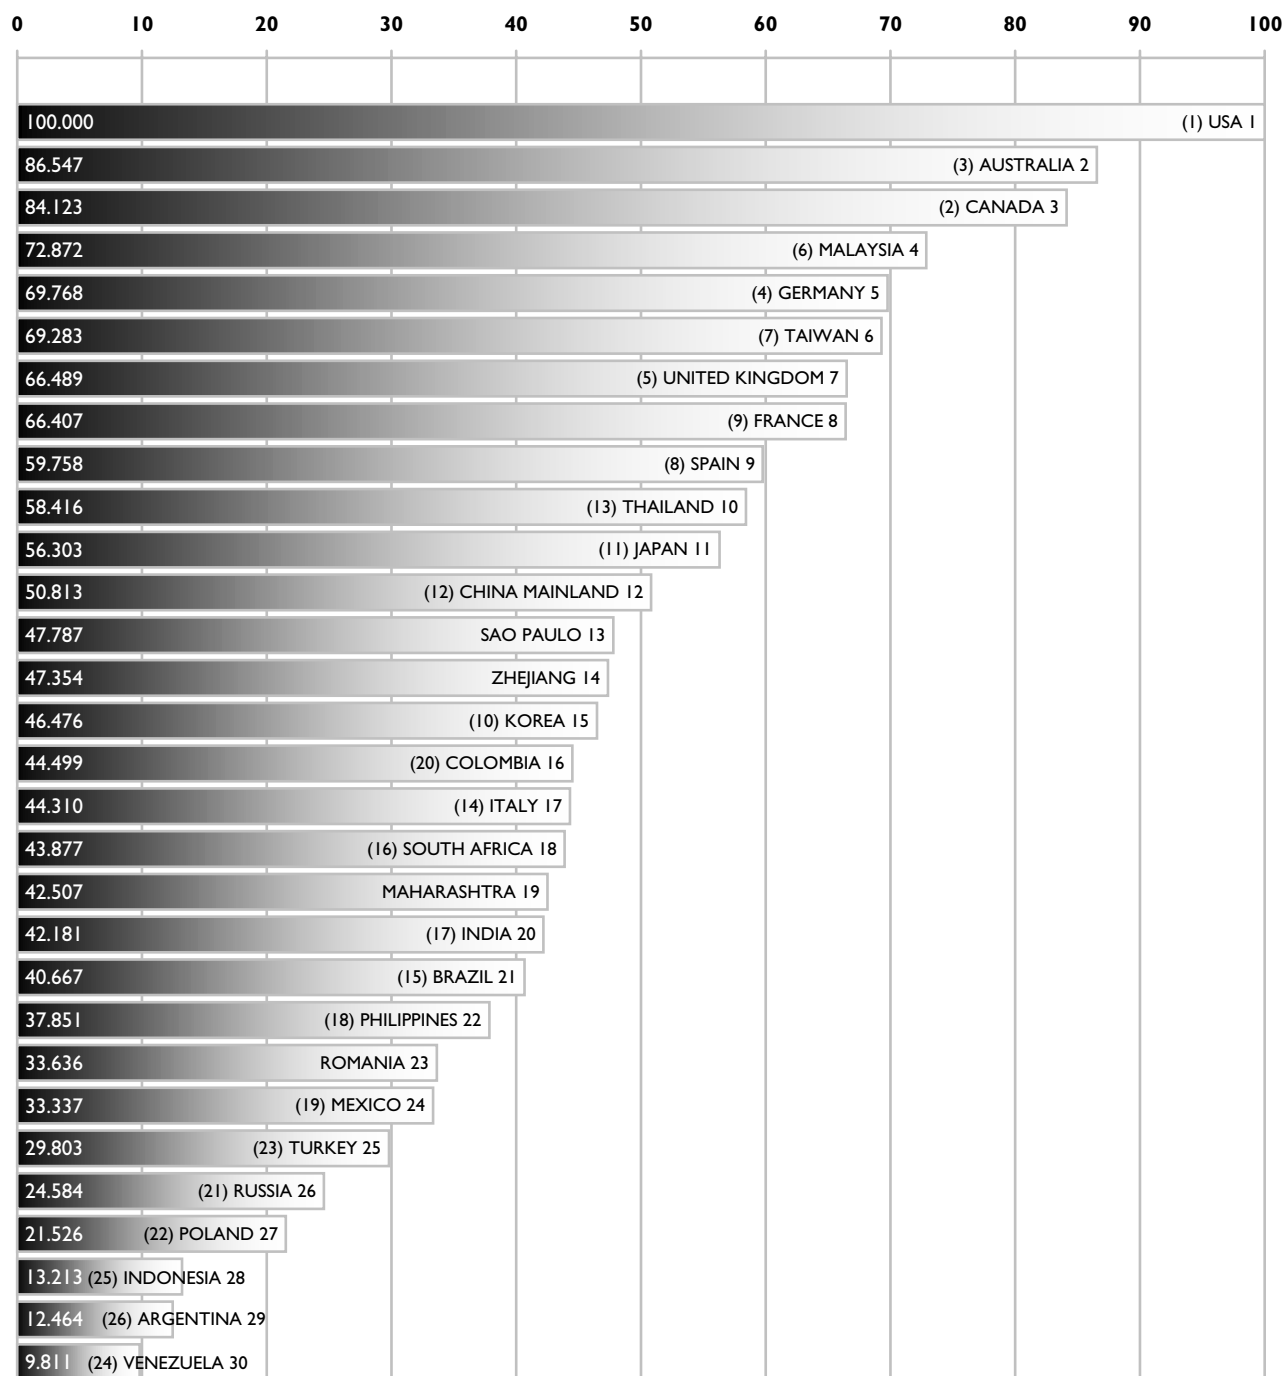

# THE WORLD COMPETITIVENESS SCOREBOARD 2003

Population greater than 20 million

(2002 rankings are in brackets)

## Population less than 20 million

(2002 rankings are in brackets)

## Group I - Population greater than 20 million

	2003		2002	
USA	100.000	1	100.000	1
AUSTRALIA	86.547	2	77.777	3
CANADA	84.123	3	81.691	2
MALAYSIA	72.872	4	63.249	6
GERMANY	69.768	5	71.448	4
TAIWAN	69.283	6	62.614	7
UNITED KINGDOM	66.489	7	70.789	5
FRANCE	66.407	8	58.479	9
SPAIN	59.758	9	59.986	8
THAILAND	58.416	10	49.560	13
JAPAN	56.303	11	52.070	11
CHINA MAINLAND	50.813	12	50.252	12
SAO PAULO	47.787	13	0.000	
ZHEJIANG	47.354	14	0.000	
KOREA	46.476	15	55.643	10
COLOMBIA	44.499	16	36.853	20
ITALY	44.310	17	46.557	14
SOUTH AFRICA	43.877	18	41.845	16
MAHARASHTRA	42.507	19	0.000	
INDIA	42.181	20	39.990	17
BRAZIL	40.667	21	45.768	15
PHILIPPINES	37.851	22	39.318	18
ROMANIA	33.636	23	0.000	
MEXICO	33.337	24	37.205	19
TURKEY	29.803	25	23.773	23
RUSSIA	24.584	26	33.162	21
POLAND	21.526	27	24.141	22
INDONESIA	13.213	28	21.157	25
ARGENTINA	12.464	29	19.010	26
VENEZUELA	9.811	30	22.017	24